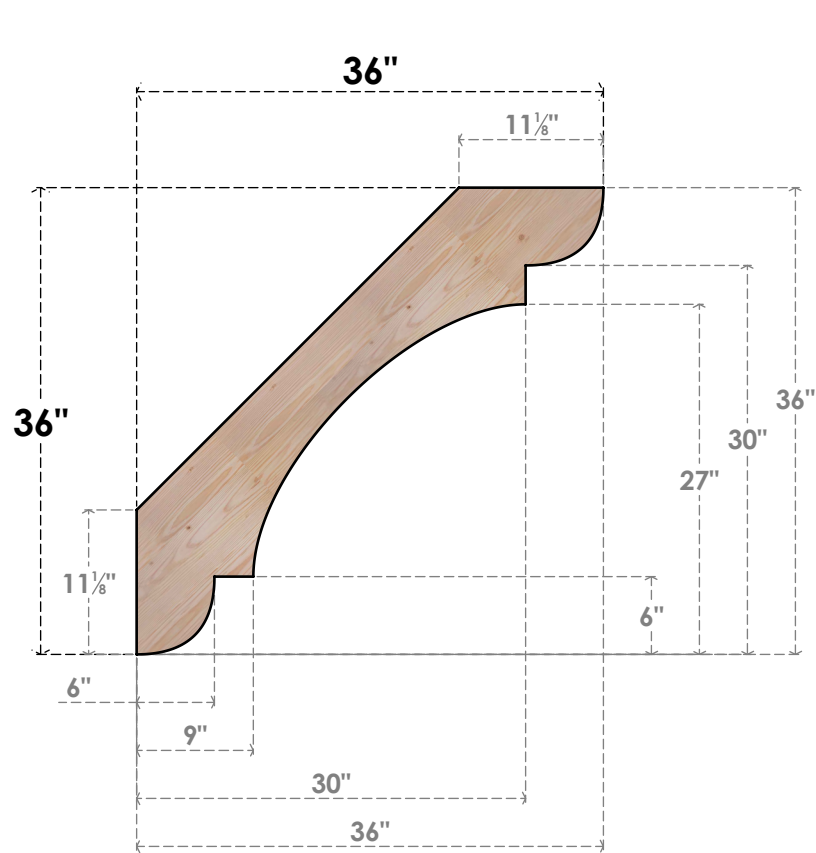

BRC06X36X36OLY00SDF

5 1/2"W X 36"D X 36"H OLYMPIC SMOOTH BRACE, DOUGLAS FIR

SIDE

FRONT

EKENA MILLWORK
 2300 WEST MAIN ST.
 CLARKSVILLE, TX 75426
 TOLL FREE: 866-607-0453
 WWW.EKENAMILLWORK.COM

NOTES

1. INSTALLATION TO BE COMPLETED IN ACCORDANCE WITH MANUFACTURER'S SPECIFICATIONS.
2. DRAWING MAY NOT BE TO SCALE
3. THIS DRAWING IS INTENDED FOR DESIGN AND PLANNING PURPOSES ONLY.
4. ALL INFORMATION CONTAINED HEREIN WAS CURRENT AT THE TIME OF DEVELOPMENT BUT MUST BE REVIEWED AND APPROVED BY THE PRODUCT MANUFACTURER TO BE CONSIDERED ACCURATE.
5. PRODUCTS ARE NOT KILN DRIED. THIS ITEM IS UNIQUE AND WILL CONTAIN THE NATURAL VARIATIONS THAT THE WOOD SPECIES OFFERS. THIS MAY RESULT IN VARIATIONS UP TO 1/4"