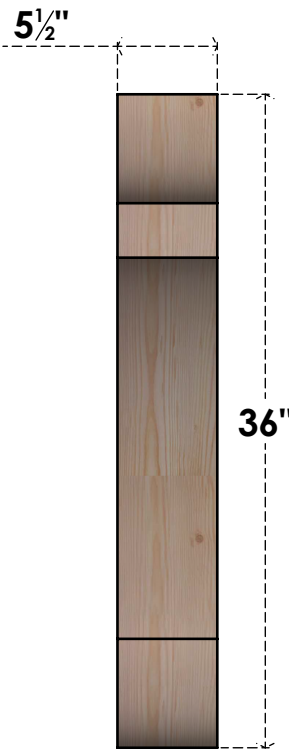

BRC06X36X36OLY00SDF

5 1/2"W X 36"D X 36"H OLYMPIC SMOOTH BRACE, DOUGLAS FIR

SIDE

FRONT

EKENA MILLWORK
 2300 WEST MAIN ST.
 CLARKSVILLE, TX 75426
 TOLL FREE: 866-607-0453
 WWW.EKENAMILLWORK.COM

NOTES

1. INSTALLATION TO BE COMPLETED IN ACCORDANCE WITH MANUFACTURER'S SPECIFICATIONS.
2. DRAWING MAY NOT BE TO SCALE
3. THIS DRAWING IS INTENDED FOR DESIGN AND PLANNING PURPOSES ONLY.
4. ALL INFORMATION CONTAINED HEREIN WAS CURRENT AT THE TIME OF DEVELOPMENT BUT MUST BE REVIEWED AND APPROVED BY THE PRODUCT MANUFACTURER TO BE CONSIDERED ACCURATE.
5. PRODUCTS ARE NOT KILN DRIED. THIS ITEM IS UNIQUE AND WILL CONTAIN THE NATURAL VARIATIONS THAT THE WOOD SPECIES OFFERS. THIS MAY RESULT IN VARIATIONS UP TO 1/4"